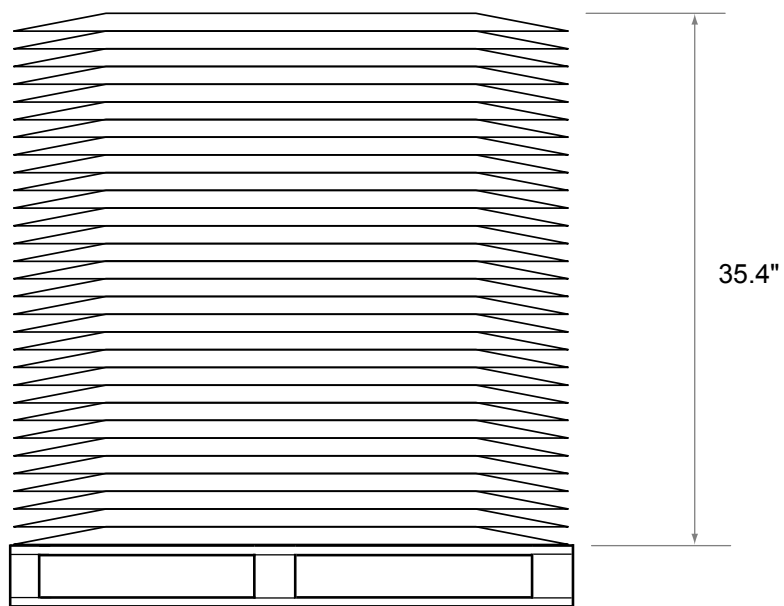

**27" Trench Cover**

UNDERSIDE VIEW

**30 per pallet**