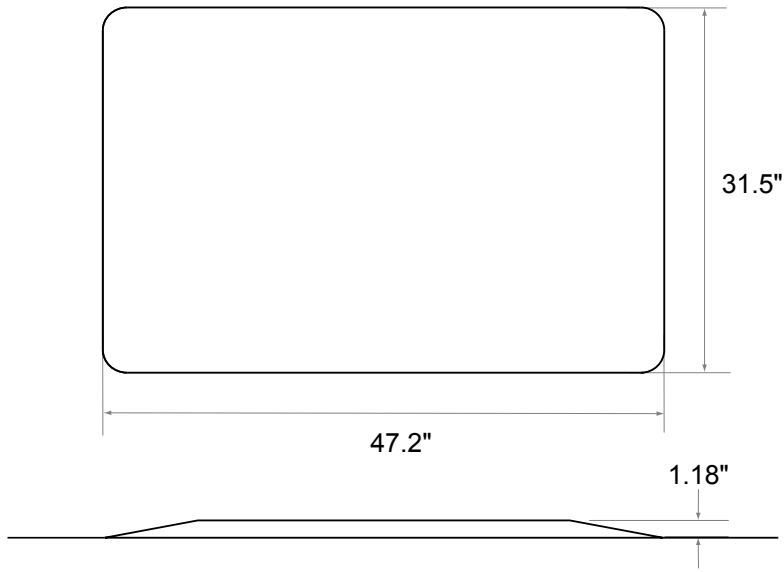

**27" Trench Cover**

UNDERSIDE VIEW

**30 per pallet**